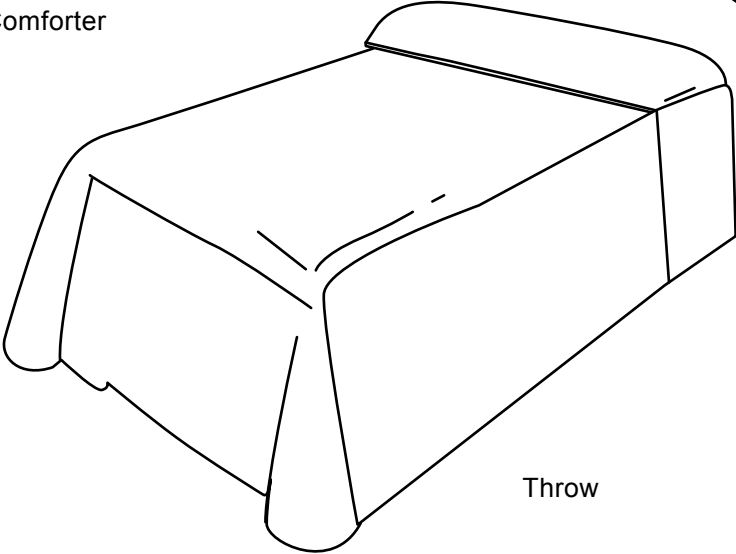

Box Pleated

Shirred

BEDSPREADS & COVERLETTS

Waterfall

Throw Style Comforter

Fitted

Kick Pleat

Throw

QUILTING STYLES

CORNERS

Throw

Fitted

Kick Pleat

Waterfall

Single Diamond

Double Diamond

Channel (2", 4" & 6")

Single Onion

Double Onion

Box (6", 8" & 10")